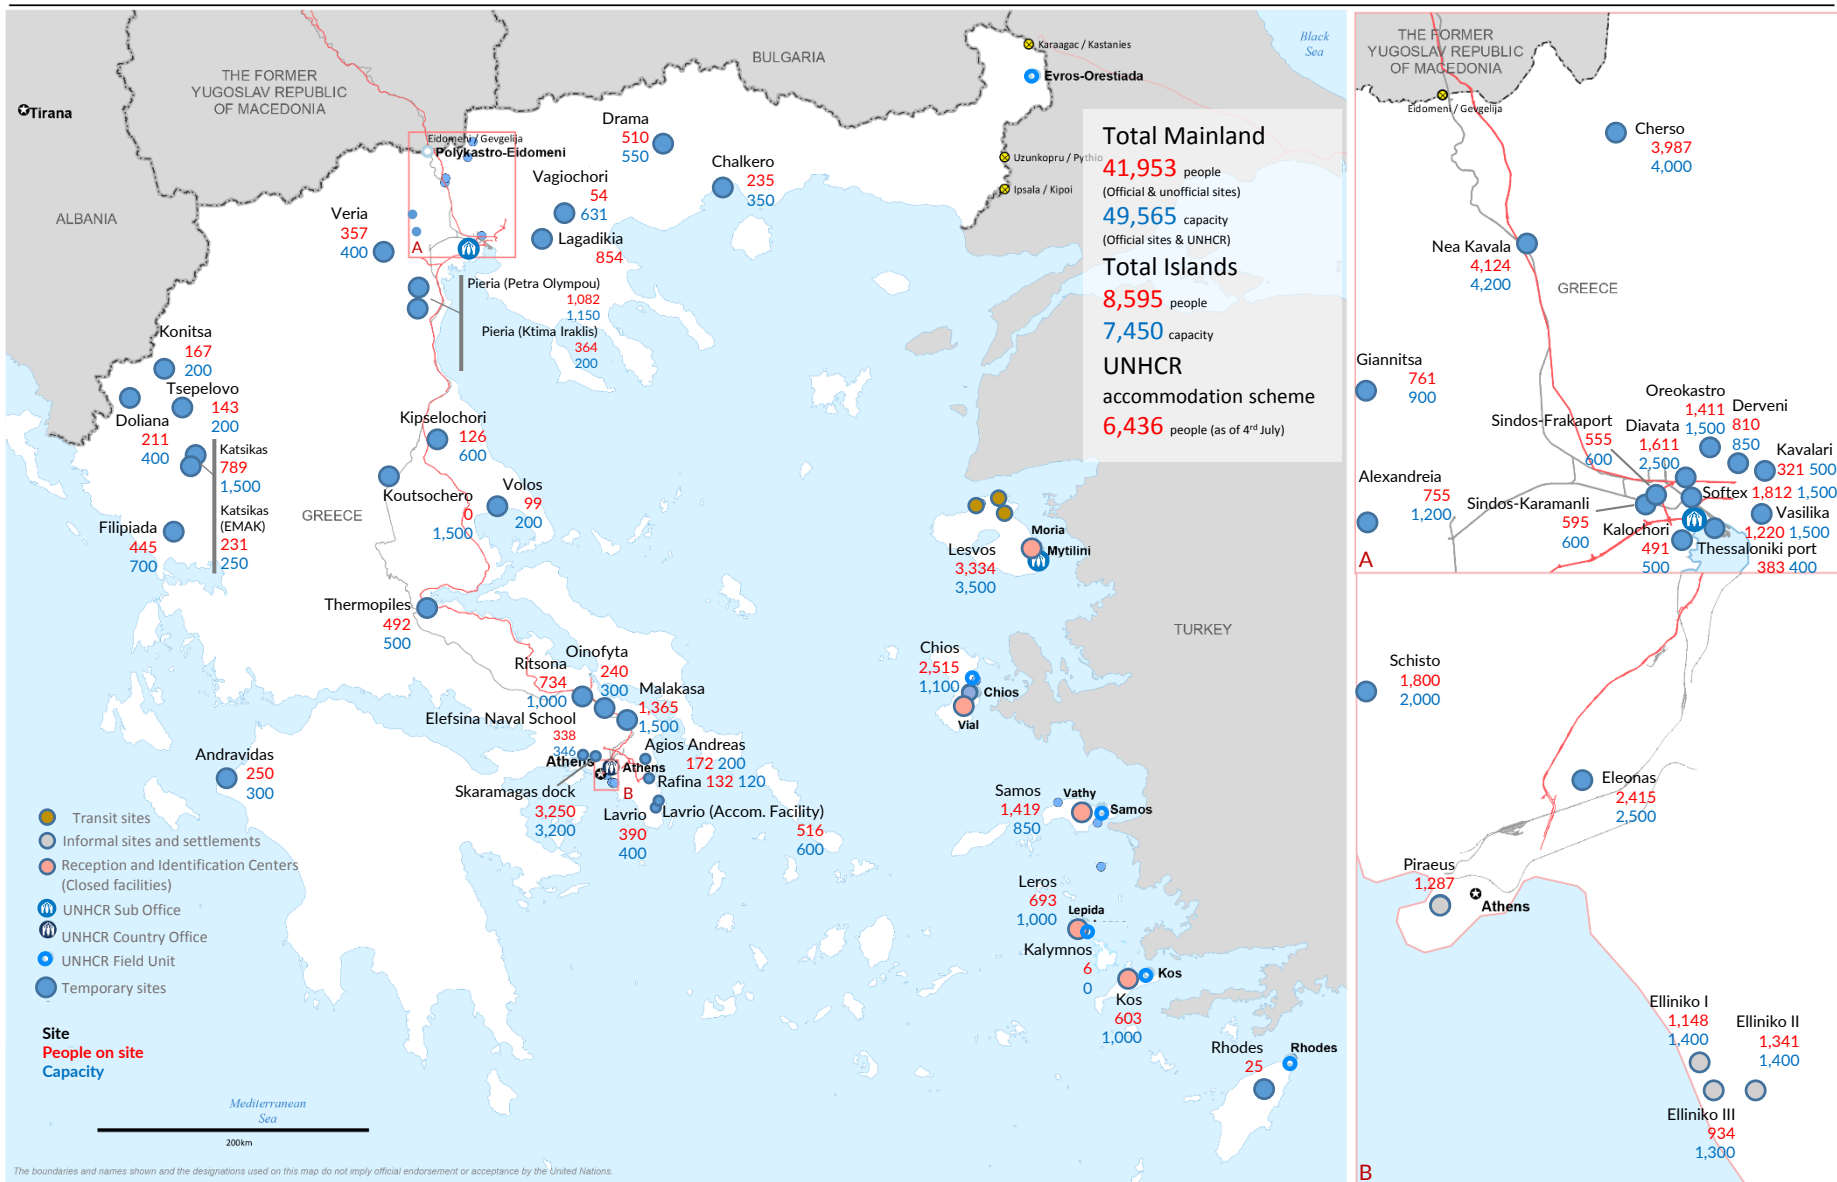

Europe Refugee Emergency

Daily map indicating capacity and occupancy (Governmental figures)

As of 5 July 2016 08:00 a.m. EET

Presence and capacity are based on Governmental figures from the Coordination Centre for the Management of the Refugee Crisis, as of 05/07/2016 08:00 a.m. Eastern European Time. Online map with additional information: <http://www.unhcr.gr/sites>

Funded by European Union Humanitarian Aid